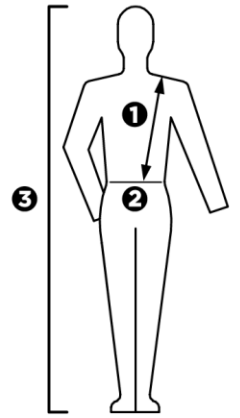

# PROTECTION SIZE CHART & CERTIFICATION

## LEVEL 1 - AIRFLEX

MEN	Standard	International	S	M	L	XL
SCOTT AirFlex Light Men's Vest Protector SCOTT AirFlex Polar Men's Vest Protector SCOTT Rental Ultimate Men's Vest Protector	Level 1 according to EN 1621-2 :2014	Germany	44/46	46/48	50/52	54/56
		UK	34/36	36/38	40/42	44/46
		France	38	40	42	44
		③ Height (cm)	< 170	170-180	180-185	> 185
		① Torso length (cm)	35-40	39-44	42-47	44-49
		Chest (cm)	92-96	96-102	102-106	109-114
		② Waist (cm)	74-79	79-84	92-96	98-104

WOMEN	Standard	International	S	M	L	XL
SCOTT AirFlex Light Women's Vest Protector SCOTT AirFlex Polar Women's Vest Protector SCOTT Rental Ultimate Women's Vest Prot.	Level 1 according to EN 1621-2 :2014	Germany	36/38	38/40	40/42	42/44
		UK	8/10	10/12	12/14	14/16
		France	38	40	42	44
		③ Height (cm)	< 165	165-170	170-175	> 175
		① Torso length (cm)	35-40	35-40	39-44	42-47
		Chest (cm)	84-89	89-94	94-100	100-106
		② Waist (cm)	65-70	70-75	75-80	80-85

UNISEX	Standard	International	XXS	XS	S	M	L	XL
SCOTT AirFlex Back Protector	Level 1 according to EN 1621-2 :2014	③ Height (cm)	-	< 165	165 - 170	170-180	180-185	> 185
		① Torso length (cm)	-	35-40	35-40	39-44	42-47	44-49
SCOTT Rental Active Back Protector	Level 1 according to EN 1621-2 :2014	③ Height (cm)	< 140	140- 165	165 - 170	170-180	180-185	> 185
		① Torso length (cm)	31-35	35-40	35-40	39-44	42-47	44-49