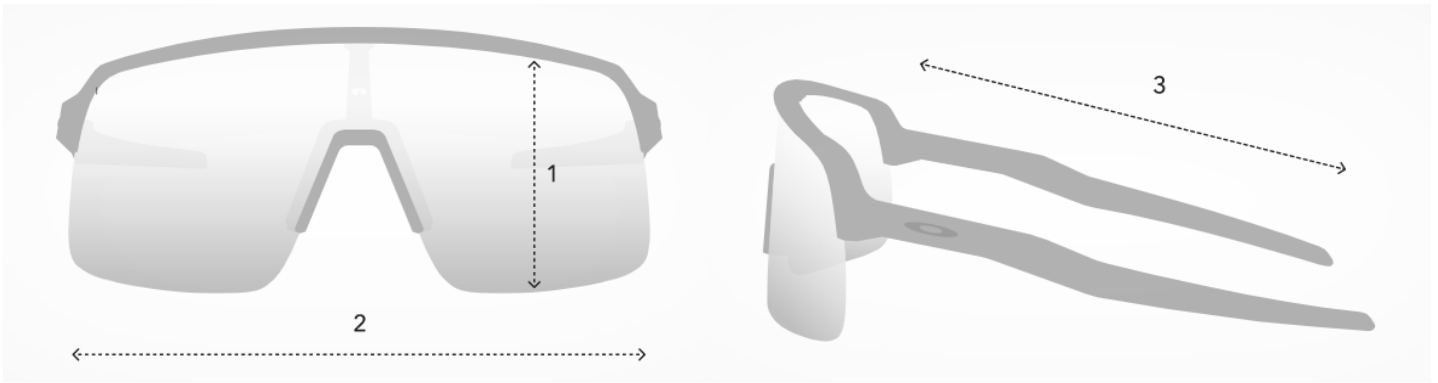

ENCODER STRIKE

FRAME & LENSES

Size: **XL (138mm)**

- 1 Lens Height **56.3 mm**
- 2 Frame Width **138 mm**
- 3 Arm Length **123 mm**

EVZERO

FRAME & LENSES

Size: **L (134mm)**

- 1 Lens Height **50.3 mm**
- 2 Frame Width **134 mm**
- 3 Arm Length **125 mm**

EVZERO PATH

FRAME & LENSES

Size: **L (134mm)**

- 1 Lens Height **50.3 mm**
- 2 Frame Width **134 mm**
- 3 Arm Length **125 mm**

FLIGHT JACKET

FRAME & LENSES

Size: **XXS**

- 1 Lens Height **57.1 mm**
- 2 Frame Width -
- 3 Arm Length **136 mm**

HYDRA

FRAME & LENSES

Size: **XL (214mm)**

- 1 Lens Height **52.7 mm**
- 2 Frame Width **214 mm**
- 3 Arm Length **139 mm**

JAWBREAKER

FRAME & LENSES

Size: **L (136mm)**

- 1 Lens Height **53.6 mm**
- 2 Frame Width **135.68 mm**
- 3 Arm Length **121 mm**