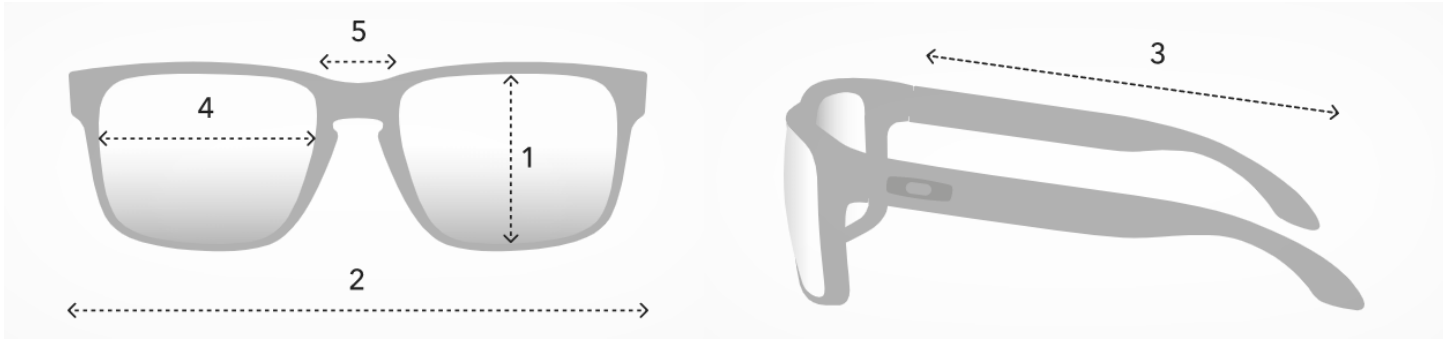

LATCH

FRAME & LENSES

Size: **L (134mm)**

- 1 Lens Height **44.8 mm**
- 2 Frame Width **134 mm**
- 3 Arm Length **139 mm**
- 4 Lens Width **52.6 mm**
- 5 Bridge Width **21 mm**

LATCH BETA

FRAME & LENSES

Size: **L (136mm)**

- 1 Lens Height **44.7 mm**
- 2 Frame Width **136 mm**
- 3 Arm Length **140 mm**
- 4 Lens Width **54 mm**
- 5 Bridge Width **18 mm**

LEADLINE

FRAME & LENSES

Size: **L (136mm)**

- 1 Lens Height **43.6 mm**
- 2 Frame Width **136 mm**
- 3 Arm Length **139 mm**
- 4 Lens Width **56 mm**
- 5 Bridge Width **17 mm**

LOW KEY

FRAME & LENSES

Size: **S (125mm)**

- 1 Lens Height **49.9 mm**
- 2 Frame Width **125.4 mm**
- 3 Arm Length **140 mm**
- 4 Lens Width **54 mm**
- 5 Bridge Width **19 mm**

OJECTOR

FRAME & LENSES

Size: **L (136mm)**

- 1 Lens Height **45.4 mm**
- 2 Frame Width **136 mm**
- 3 Arm Length **143 mm**
- 4 Lens Width **55 mm**
- 5 Bridge Width **20 mm**

PITCHMAN R

FRAME & LENSES

Size: **L (135mm)**

- 1 Lens Height **42.5 mm**
- 2 Frame Width **135 mm**
- 3 Arm Length **140 mm**
- 4 Lens Width **50 mm**
- 5 Bridge Width **19 mm**