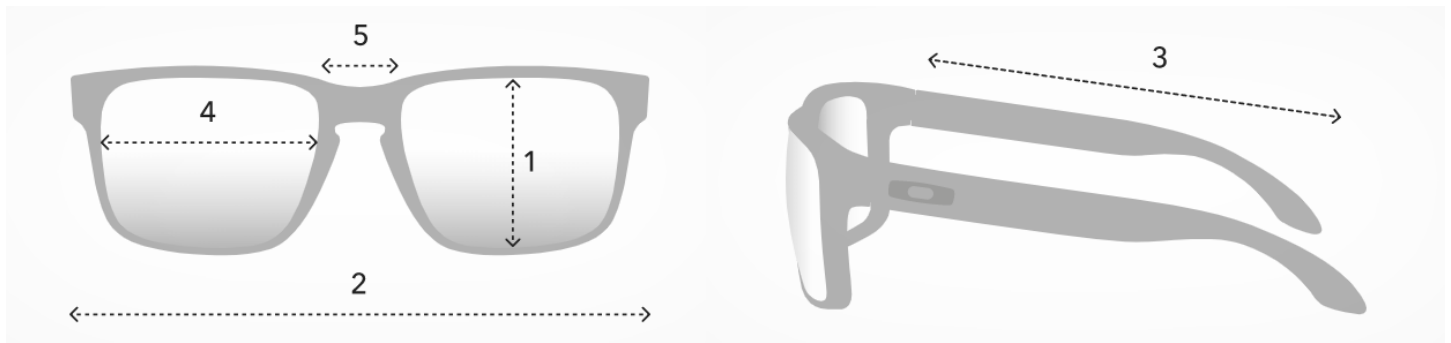

- 1 Lens Height **38 mm**
- 2 Frame Width **126 mm**
- 3 Arm Length **133 mm**
- 4 Lens Width **59 mm**
- 5 Bridge Width **12 mm**

FROGSKINS

FRAME & LENSES

Size: **XL (137mm)**

- 1 Lens Height **44 mm**
- 2 Frame Width **137 mm**
- 3 Arm Length **139 mm**
- 4 Lens Width **54.7 mm**
- 5 Bridge Width **17 mm**

FROGSKINS MIX

FRAME & LENSES

Size: **L (134mm)**

- 1 Lens Height **43.7 mm**
- 2 Frame Width **134 mm**
- 3 Arm Length **140 mm**
- 4 Lens Width **55 mm**
- 5 Bridge Width **17 mm**

FROGSKINS XS

FRAME & LENSES

Size: **XS (126mm)**

- 1 Lens Height **42.3 mm**
- 2 Frame Width **125.5 mm**
- 3 Arm Length **133 mm**
- 4 Lens Width **53 mm**
- 5 Bridge Width **16 mm**

HALF JACKET 2.0 XL

FRAME & LENSES

Size: **M (129mm)**