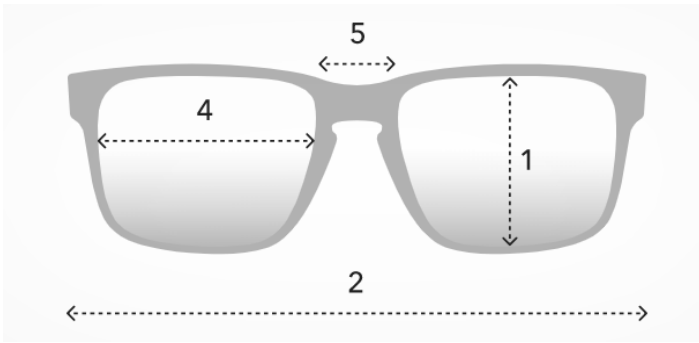

FLAK 2.0 XL

FRAME & LENSES

Size: **S (126mm)**

Fit: Narrow - High Bridge Fit

- 1 Lens Height **38 mm**
- 2 Frame Width **126 mm**
- 3 Arm Length **133 mm**
- 4 Lens Width **59 mm**
- 5 Bridge Width **12 mm**

HALF JACKET 2.0 XL

FRAME & LENSES

Size: **M (129mm)**

Fit: Narrow - High Bridge Fit

- 1 Lens Height **39.4 mm**
- 2 Frame Width **129 mm**
- 3 Arm Length **133 mm**
- 4 Lens Width **62 mm**
- 5 Bridge Width **15 mm**

HSTN

FRAME & LENSES

Size: **M (131mm)**

Fit: Universal Fit

- 1 Lens Height **47.9 mm**
- 2 Frame Width **131.3 mm**
- 3 Arm Length **140 mm**
- 4 Lens Width **52 mm**
- 5 Bridge Width **21 mm**

HOLBROOK

FRAME & LENSES

Size: **XL (140mm)**

Fit: Regular - High Bridge Fit

- 1 Lens Height **43 mm**
- 2 Frame Width **140 mm**
- 3 Arm Length **137 mm**
- 4 Lens Width **57 mm**
- 5 Bridge Width **18 mm**

HOLBROOK XL

FRAME & LENSES

Size: **XL (140mm)**

Fit: Wide - High Bridge Fit

- 1 Lens Height **45.5 mm**
- 2 Frame Width **140.3 mm**
- 3 Arm Length **137 mm**
- 4 Lens Width **59 mm**
- 5 Bridge Width **18 mm**

HOLBROOK MIX

FRAME & LENSES

Size: **L (135mm)**

Fit: Regular - High Bridge Fit

- 1 Lens Height **43.4 mm**
- 2 Frame Width **135 mm**
- 3 Arm Length **138 mm**
- 4 Lens Width **57 mm**
- 5 Bridge Width **17 mm**

LATCH

FRAME & LENSES

Size: **L (134mm)**

Fit: Regular - High Bridge Fit

- 1 Lens Height **44.8 mm**
- 2 Frame Width **134 mm**
- 3 Arm Length **139 mm**
- 4 Lens Width **52.6 mm**
- 5 Bridge Width **21 mm**

LATCH BETA

FRAME & LENSES

Size: **L (136mm)**

Fit: Regular - High Bridge Fit

- 1 Lens Height **44.7 mm**
- 2 Frame Width **136 mm**
- 3 Arm Length **140 mm**
- 4 Lens Width **54 mm**
- 5 Bridge Width **18 mm**

LEADLINE

FRAME & LENSES

Size: **L (136mm)**

Fit: Regular - High Bridge Fit

- 1 Lens Height **43.6 mm**
- 2 Frame Width **136 mm**
- 3 Arm Length **139 mm**
- 4 Lens Width **56 mm**
- 5 Bridge Width **17 mm**