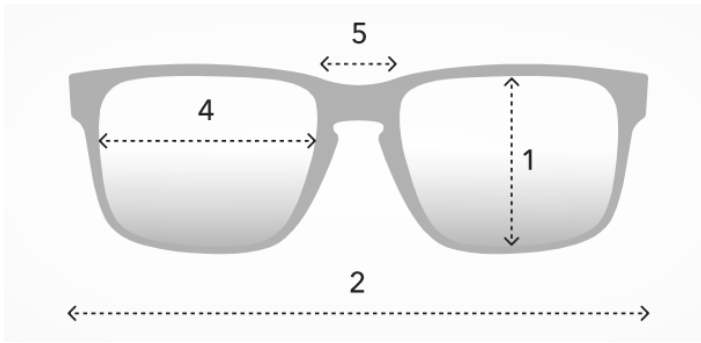

#### FRAME & LENSES

Size: **L (134mm)**

Fit: Regular - High Bridge Fit

- 1 Lens Height **44.8 mm**
- 2 Frame Width **134 mm**
- 3 Arm Length **139 mm**
- 4 Lens Width **52.6 mm**
- 5 Bridge Width **21 mm**

#### FRAME & LENSES

Size: **L (136mm)**

Fit: Regular - High Bridge Fit

- 1 Lens Height **44.7 mm**
- 2 Frame Width **136 mm**
- 3 Arm Length **140 mm**
- 4 Lens Width **54 mm**
- 5 Bridge Width **18 mm**

### LEADLINE

#### FRAME & LENSES

Size: **L (136mm)**

Fit: Regular - High Bridge Fit

- 1 Lens Height **43.6 mm**
- 2 Frame Width **136 mm**
- 3 Arm Length **139 mm**
- 4 Lens Width **56 mm**
- 5 Bridge Width **17 mm**