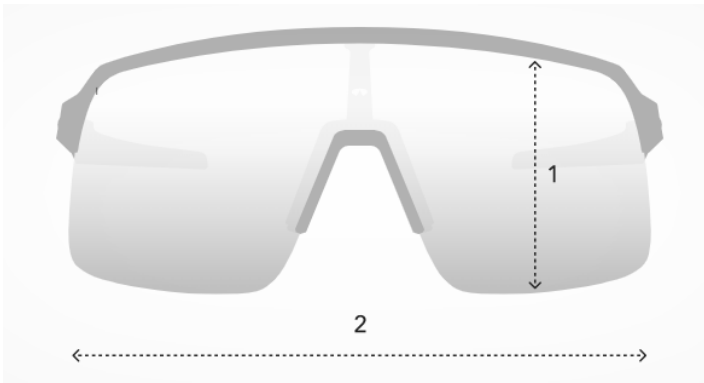

BXTR

FRAME & LENSES

Size: **L (135mm)**

Fit: Wide - High Bridge Fit

- 1 Lens Height **55.1 mm**
- 2 Frame Width **134.9 mm**
- 3 Arm Length **139 mm**

CORRIDOR

FRAME & LENSES

Size: **L (136mm)**

Fit: Wide - High Bridge Fit

- 1 Lens Height **51.4 mm**
- 2 Frame Width **136 mm**
- 3 Arm Length **140 mm**

CMDN

FRAME & LENSES

Size: **L**

Fit: Narrow - High Bridge Fit

- 1 Lens Height **43.1 mm**
- 2 Frame Width -
- 3 Arm Length **118 mm**

ENCODER

FRAME & LENSES

Size: **M (136mm)**

Fit: Wide - High Bridge Fit

- 1 Lens Height **60 mm**
- 2 Frame Width **136 mm**
- 3 Arm Length **123 mm**

ENCODER STRIKE

FRAME & LENSES

Size: **XL (138mm)**

Fit: Wide - Universal Fit

- 1 Lens Height **56.3 mm**
- 2 Frame Width **138 mm**
- 3 Arm Length **123 mm**

EVZERO

FRAME & LENSES

Size: **L (134mm)**

Fit: Regular - Universal Fit

- 1 Lens Height **50.3 mm**
- 2 Frame Width **134 mm**
- 3 Arm Length **125 mm**

EVZERO PATH

FRAME & LENSES

Size: **L (134mm)**

Fit: Regular - Universal Fit

- 1 Lens Height **50.3 mm**
- 2 Frame Width **134 mm**
- 3 Arm Length **125 mm**

FLIGHT JACKET

FRAME & LENSES

Size: **XXS**

Fit: Wide - Universal Fit

- 1 Lens Height **57.1 mm**
- 2 Frame Width -
- 3 Arm Length **136 mm**

HYDRA

FRAME & LENSES

Size: **XL (214mm)**

Fit: Wide - High Bridge Fit

- 1 Lens Height **52.7 mm**
- 2 Frame Width **214 mm**
- 3 Arm Length **139 mm**