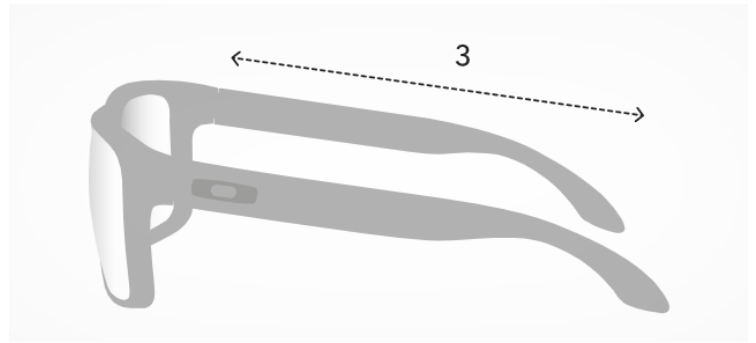

LOW KEY

FRAME & LENSES

Size: **S (125mm)**

Fit: Wide - High Bridge Fit

- 1 Lens Height **49.9 mm**
- 2 Frame Width **125.4 mm**
- 3 Arm Length **140 mm**
- 4 Lens Width **54 mm**
- 5 Bridge Width **19 mm**

OJECTOR

FRAME & LENSES

Size: **L (136mm)**

Fit: Regular - High Bridge Fit

- 1 Lens Height **45.4 mm**
- 2 Frame Width **136 mm**
- 3 Arm Length **143 mm**
- 4 Lens Width **55 mm**
- 5 Bridge Width **20 mm**

PITCHMAN R

FRAME & LENSES

Size: **L (135mm)**

Fit: Narrow - High Bridge Fit

- 1 Lens Height **42.5 mm**
- 2 Frame Width **135 mm**
- 3 Arm Length **140 mm**
- 4 Lens Width **50 mm**
- 5 Bridge Width **19 mm**

PLAZMA

FRAME & LENSES

Size: **S (126mm)**

Fit: Regular - High Bridge Fit

- 1 Lens Height **43 mm**
- 2 Frame Width **126.3 mm**
- 3 Arm Length **126 mm**
- 4 Lens Width **59 mm**
- 5 Bridge Width **18 mm**

REEDMACE

FRAME & LENSES

Size: **L (133mm)**

Fit: Regular - High Bridge Fit

- 1 Lens Height **45.2 mm**
- 2 Frame Width **133 mm**
- 3 Arm Length **137 mm**
- 4 Lens Width **54 mm**

SUBZERO

FRAME & LENSES

Size: **XL (137mm)**

Fit: Regular - Universal Fit

- 1 Lens Height **53 mm**
- 2 Frame Width **137.2 mm**
- 3 Arm Length **120 mm**

SPINDRIFT

FRAME & LENSES

Size: **M (131mm)**

Fit: Regular - High Bridge Fit

- 1 Lens Height **47.2 mm**
- 2 Frame Width **131 mm**
- 3 Arm Length **137 mm**
- 4 Lens Width **52 mm**
- 5 Bridge Width **20 mm**

SYLAS

FRAME & LENSES

Size: **M (133mm)**

Fit: Regular - High Bridge Fit

- 1 Lens Height **42.4 mm**
- 2 Frame Width **132.6 mm**
- 3 Arm Length **142 mm**
- 4 Lens Width **57 mm**
- 5 Bridge Width **17 mm**

TURBINE

FRAME & LENSES

Size: **XL**

Fit: Narrow - High Bridge Fit

- 1 Lens Height **44 mm**
- 2 Frame Width -
- 3 Arm Length **132 mm**
- 4 Lens Width **65 mm**
- 5 Bridge Width **17 mm**