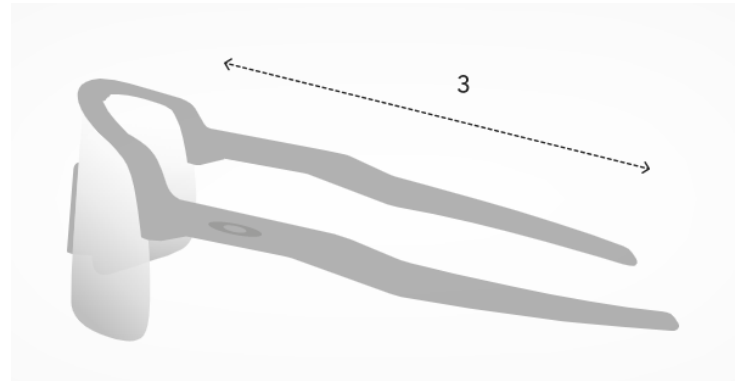

JAWBREAKER

FRAME & LENSES

Size: **L (136mm)**

Fit: Wide - High Bridge Fit

- 1 Lens Height **53.6 mm**
- 2 Frame Width **135.68 mm**
- 3 Arm Length **121 mm**

KATO

FRAME & LENSES

Size: **M (132mm)**

Fit: Wide - High Bridge Fit

- 1 Lens Height **64 mm**
- 2 Frame Width **132 mm**
- 3 Arm Length **136 mm**

RADAR EV PATH

FRAME & LENSES

Size: **XL (138mm)**

Fit: Regular - Universal Fit

- 1 Lens Height **50.5 mm**
- 2 Frame Width **138 mm**
- 3 Arm Length **128 mm**

RADAR EV ADVANCER

FRAME & LENSES

Size: **XL (138mm)**

Fit: Wide - Universal Fit

- 1 Lens Height **52.1 mm**
- 2 Frame Width **138 mm**
- 3 Arm Length **128 mm**

SUTRO

FRAME & LENSES

Size: **XL**

Fit: Wide - High Bridge Fit

- 1 Lens Height **56.7 mm**
- 2 Frame Width -
- 3 Arm Length **140 mm**

SUTRO LITE

FRAME & LENSES

Size: **M (133mm)**

Fit: Wide - Universal Fit

- 1 Lens Height **58 mm**
- 2 Frame Width **132.6 mm**
- 3 Arm Length **138 mm**

SUTRO LITE TI

FRAME & LENSES

Size: **M (132mm)**

Fit: Wide - Universal Fit

- 1 Lens Height **54.7 mm**
- 2 Frame Width **132 mm**
- 3 Arm Length **141 mm**

SUTRO LITE SWEEP

FRAME & LENSES

Size: **M (133mm)**

Fit: Wide - High Bridge Fit

- 1 Lens Height **58 mm**
- 2 Frame Width **132.6 mm**
- 3 Arm Length **138 mm**

SUTRO S

FRAME & LENSES

Size: **S (126mm)**

Fit: Wide - Universal Fit

- 1 Lens Height **54.5 mm**
- 2 Frame Width **125.5 mm**
- 3 Arm Length **134 mm**