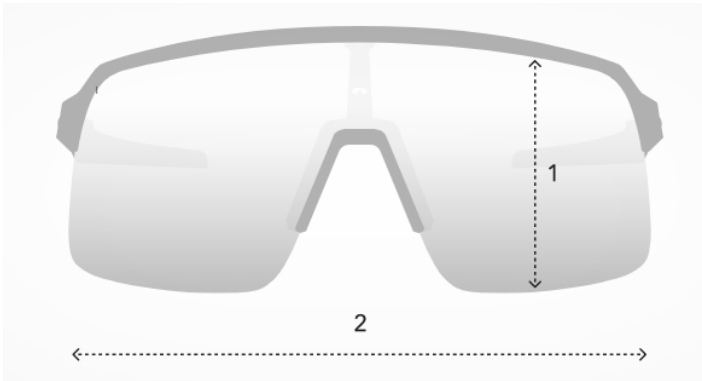

JAWBREAKER

FRAME & LENSES

Size: **L (136mm)**

Fit: Wide - High Bridge Fit

- 1 Lens Height **53.6 mm**
- 2 Frame Width **135.68 mm**
- 3 Arm Length **121 mm**

KATO

FRAME & LENSES

Size: **M (132mm)**

Fit: Wide - High Bridge Fit

- 1 Lens Height **64 mm**
- 2 Frame Width **132 mm**
- 3 Arm Length **136 mm**

RADAR EV PATH

FRAME & LENSES

Size: **XL (138mm)**

Fit: Regular - Universal Fit

- 1 Lens Height **50.5 mm**
- 2 Frame Width **138 mm**
- 3 Arm Length **128 mm**

RADAR EV ADVANCER

FRAME & LENSES

Size: **XL (138mm)**

Fit: Wide - Universal Fit

- 1 Lens Height **52.1 mm**
- 2 Frame Width **138 mm**
- 3 Arm Length **128 mm**

SUTRO

FRAME & LENSES

Size: **XL**

Fit: Wide - High Bridge Fit

- 1 Lens Height **56.7 mm**
- 2 Frame Width -
- 3 Arm Length **140 mm**

SUTRO LITE

FRAME & LENSES

Size: **M (133mm)**

Fit: Wide - Universal Fit

- 1 Lens Height **58 mm**
- 2 Frame Width **132.6 mm**
- 3 Arm Length **138 mm**

SUTRO LITE TI

FRAME & LENSES

Size: **M (132mm)**

Fit: Wide - Universal Fit

- 1 Lens Height **54.7 mm**
- 2 Frame Width **132 mm**
- 3 Arm Length **141 mm**

SUTRO LITE SWEEP

FRAME & LENSES

Size: **M (133mm)**

Fit: Wide - High Bridge Fit

- 1 Lens Height **58 mm**
- 2 Frame Width **132.6 mm**
- 3 Arm Length **138 mm**

SUTRO S

FRAME & LENSES

Size: **S (126mm)**

Fit: Wide - Universal Fit

- 1 Lens Height **54.5 mm**
- 2 Frame Width **125.5 mm**
- 3 Arm Length **134 mm**