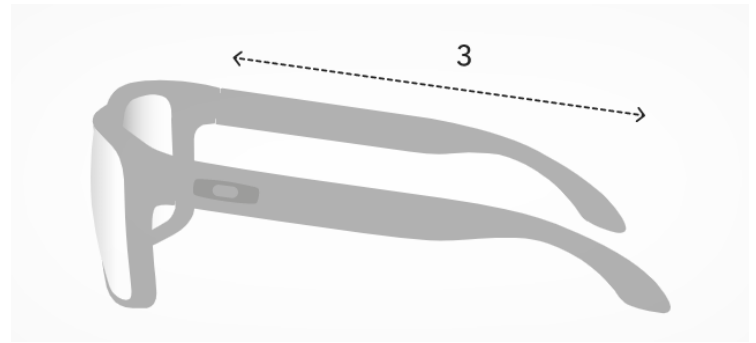

FLAK 2.0 XL

FRAME & LENSES

Size: **S (126mm)**

Fit: Narrow - High Bridge Fit

- 1 Lens Height **38 mm**
- 2 Frame Width **126 mm**
- 3 Arm Length **133 mm**
- 4 Lens Width **59 mm**
- 5 Bridge Width **12 mm**

HALF JACKET 2.0 XL

FRAME & LENSES

Size: **M (129mm)**

Fit: Narrow - High Bridge Fit

- 1 Lens Height **39.4 mm**
- 2 Frame Width **129 mm**
- 3 Arm Length **133 mm**
- 4 Lens Width **62 mm**
- 5 Bridge Width **15 mm**

HSTN

FRAME & LENSES

Size: **M (131mm)**

Fit: Universal Fit

- 1 Lens Height **47.9 mm**
- 2 Frame Width **131.3 mm**
- 3 Arm Length **140 mm**
- 4 Lens Width **52 mm**
- 5 Bridge Width **21 mm**

HOLBROOK

FRAME & LENSES

Size: **XL (140mm)**

Fit: Regular - High Bridge Fit

- 1 Lens Height **43 mm**
- 2 Frame Width **140 mm**
- 3 Arm Length **137 mm**
- 4 Lens Width **57 mm**
- 5 Bridge Width **18 mm**

HOLBROOK XL

FRAME & LENSES

Size: **XL (140mm)**

Fit: Wide - High Bridge Fit

- 1 Lens Height **45.5 mm**
- 2 Frame Width **140.3 mm**
- 3 Arm Length **137 mm**
- 4 Lens Width **59 mm**
- 5 Bridge Width **18 mm**

HOLBROOK MIX

FRAME & LENSES

Size: **L (135mm)**

Fit: Regular - High Bridge Fit

- 1 Lens Height **43.4 mm**
- 2 Frame Width **135 mm**
- 3 Arm Length **138 mm**
- 4 Lens Width **57 mm**
- 5 Bridge Width **17 mm**

LATCH

FRAME & LENSES

Size: **L (134mm)**

Fit: Regular - High Bridge Fit

- 1 Lens Height **44.8 mm**
- 2 Frame Width **134 mm**
- 3 Arm Length **139 mm**
- 4 Lens Width **52.6 mm**
- 5 Bridge Width **21 mm**

LATCH BETA

FRAME & LENSES

Size: **L (136mm)**

Fit: Regular - High Bridge Fit

- 1 Lens Height **44.7 mm**
- 2 Frame Width **136 mm**
- 3 Arm Length **140 mm**
- 4 Lens Width **54 mm**
- 5 Bridge Width **18 mm**

LEADLINE

FRAME & LENSES

Size: **L (136mm)**

Fit: Regular - High Bridge Fit

- 1 Lens Height **43.6 mm**
- 2 Frame Width **136 mm**
- 3 Arm Length **139 mm**
- 4 Lens Width **56 mm**
- 5 Bridge Width **17 mm**