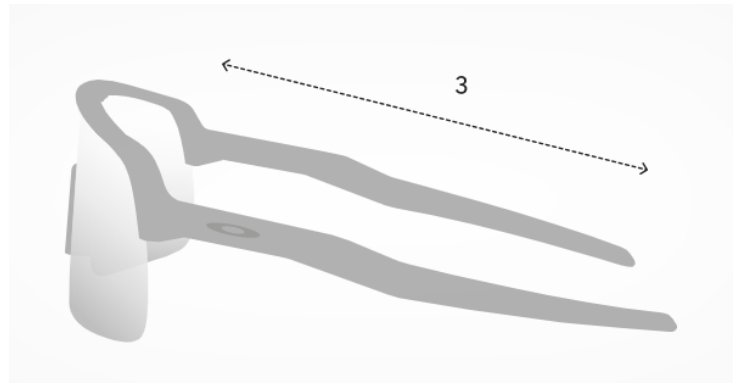

BXTR

FRAME & LENSES

Size: **L (135mm)**

Fit: Wide - High Bridge Fit

- 1 Lens Height **55.1 mm**
- 2 Frame Width **134.9 mm**
- 3 Arm Length **139 mm**

CORRIDOR

FRAME & LENSES

Size: **L (136mm)**

Fit: Wide - High Bridge Fit

- 1 Lens Height **51.4 mm**
- 2 Frame Width **136 mm**
- 3 Arm Length **140 mm**

CMDN

FRAME & LENSES

Size: **L**

Fit: Narrow - High Bridge Fit

- 1 Lens Height **43.1 mm**
- 2 Frame Width -
- 3 Arm Length **118 mm**

ENCODER

FRAME & LENSES

Size: **M (136mm)**

Fit: Wide - High Bridge Fit

- 1 Lens Height **60 mm**
- 2 Frame Width **136 mm**
- 3 Arm Length **123 mm**

ENCODER STRIKE

FRAME & LENSES

Size: **XL (138mm)**

Fit: Wide - Universal Fit

- 1 Lens Height **56.3 mm**
- 2 Frame Width **138 mm**
- 3 Arm Length **123 mm**

EVZERO

FRAME & LENSES

Size: **L (134mm)**

Fit: Regular - Universal Fit

- 1 Lens Height **50.3 mm**
- 2 Frame Width **134 mm**
- 3 Arm Length **125 mm**

EVZERO PATH

FRAME & LENSES

Size: **L (134mm)**

Fit: Regular - Universal Fit

- 1 Lens Height **50.3 mm**
- 2 Frame Width **134 mm**
- 3 Arm Length **125 mm**

FLIGHT JACKET

FRAME & LENSES

Size: **XXS**

Fit: Wide - Universal Fit

- 1 Lens Height **57.1 mm**
- 2 Frame Width -
- 3 Arm Length **136 mm**

HYDRA

FRAME & LENSES

Size: **XL (214mm)**

Fit: Wide - High Bridge Fit

- 1 Lens Height **52.7 mm**
- 2 Frame Width **214 mm**
- 3 Arm Length **139 mm**