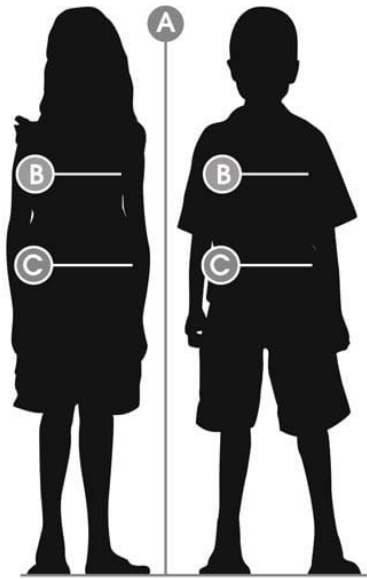

Kids

Unisex / Boys

Age	2 Years	3-4 Years	5-6 Years	7-8 Years	9-10 Years	11-12 Years	13 Years	14 Years	15-16 Years
Height cm's	92	98-104	110-116	122-128	135-140	146-152	152-158	158-164	170-176
Chest cm's	53-55	55-57	59-61	63-67	69-73	75-79	79-83	83-85	87-89
Waist cm's	52-53	53-54	55-57	58-60	61-64	66	68	70	71-74
EU	92	104	116	128	140	152	158	164	170-176

Girls

Age	2 Years	3-4 Years	5-6 Years	7-8 Years	9-10 Years	11-12 Years	13 Years	14 Years	15-16 Years
Height cm's	92	98-104	110-116	122-128	135-140	146-152	152-158	158-164	170-176
Chest cm's	53-55	55-57	59-61	63-67	69-73	74-77	77-79	81-83	85-87
Waist cm's	52-53	53-54	55-57	58-60	60-62	64	66	68	69-71
EU	92	104	116	128	140	152	158	164	170-176

Infants

Age	6-12 Months	12-18 Months	18-24 Months	24-36 Months	36-48 Months	48-60 Months
Height cm's	74-80	80-86	86-92	92-98	98-104	104-110
EU	80	86	92	98	104	110

Kids - Base Layers

Size	S	M	L
Age	3-6 Years	7-10 Years	11-13 Years
EU	104-116	128-140	152-164